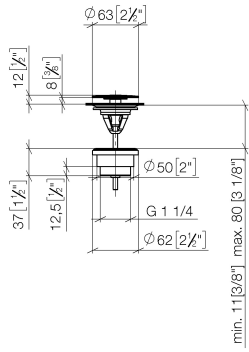

Basin Waste without press-closing 1 1/4" - Matte Black

IMO

10 126 970

Only suitable for sinks without an overflow.

10 126 970

mm [inches]

10 126 970

Parts for other finishes can be found here: [Chrome](#)

Spare parts list

No.	Item Number	Name	Quantity used	Delivery time
1	09 31 20 097-33	plug	1	30
2	09 30 30 179 90	screw	1	2
3	09 11 01 038-33	cup	1	30
4	09 14 05 061 90	seal	1	2
5	09 14 03 153 90	seal	1	2
6	09 11 10 156-33	connection	1	60